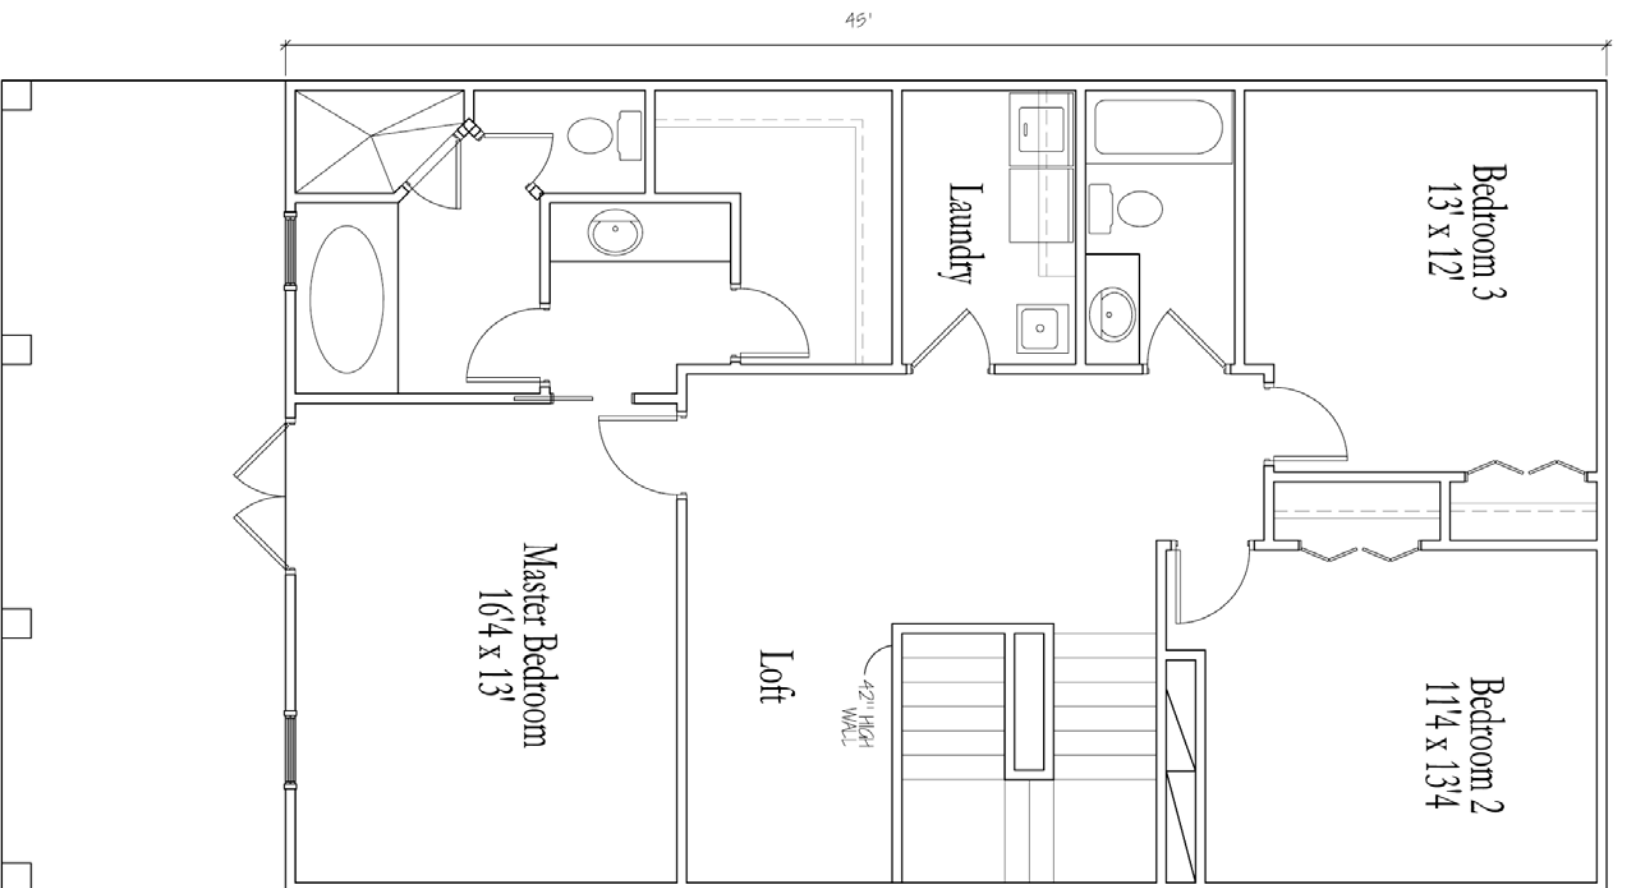

2407 SQFT
Total Conditioned Space

First Floor Plan

1/4"=1'-0"

Second Floor Plan

1/4"=1'-0"

The Estuary
The Cobia

A-1